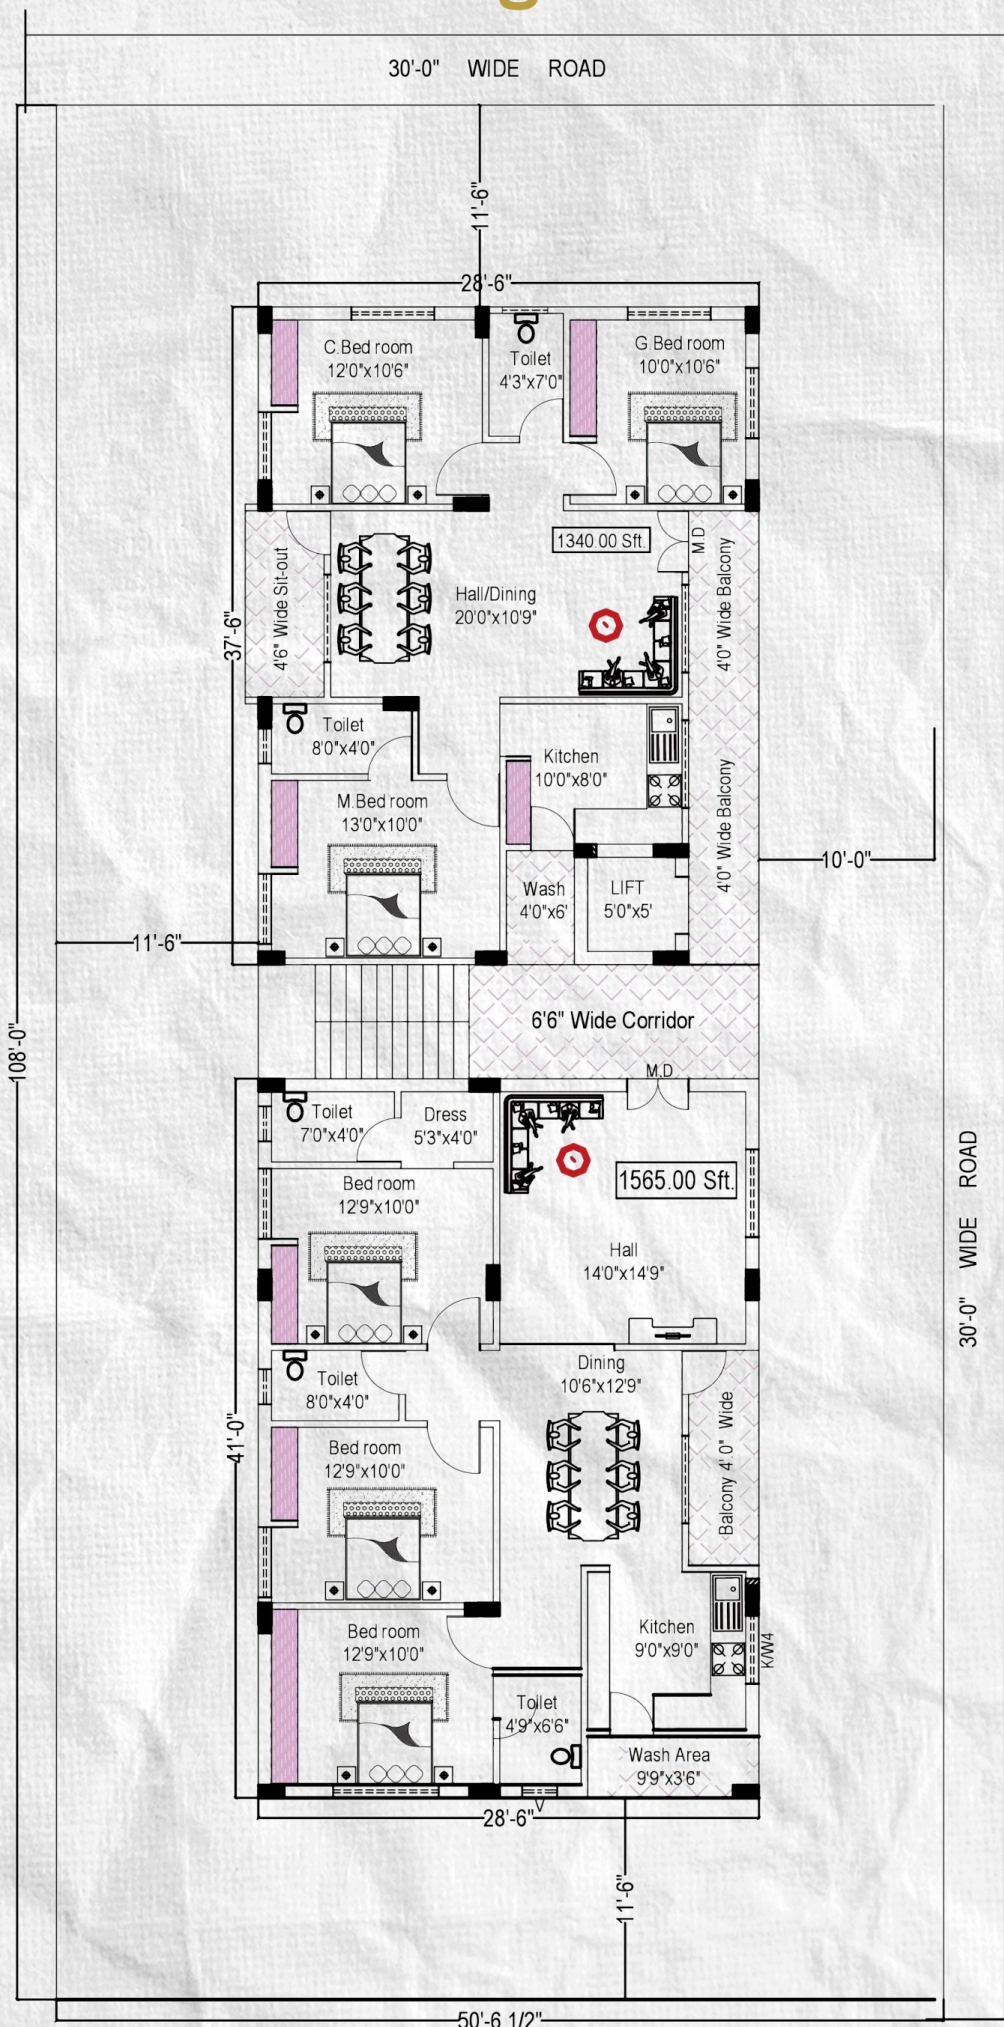

Blue Origin Oak

BLUE ORIGIN HOMES
AFFORDABLE LUXURY

APARTMENT (STILT + 5 FLOORS)
belongs to: **BLUE ORIGIN HOMES**
CONTACT :
mobile : 8886447369 / 9440484029
email : blueoriginhomes@gmail.com

PLOT AREA :
600.00 Sq.Yds.
(Or)
501.66 Sq.Mts.

CONSULTANT
SAGAR & ASSOCIATES

TYPICAL FLOOR PLAN
(FIRST, SECOND, THIRD, FOURTH & FIFTH FLOORS)